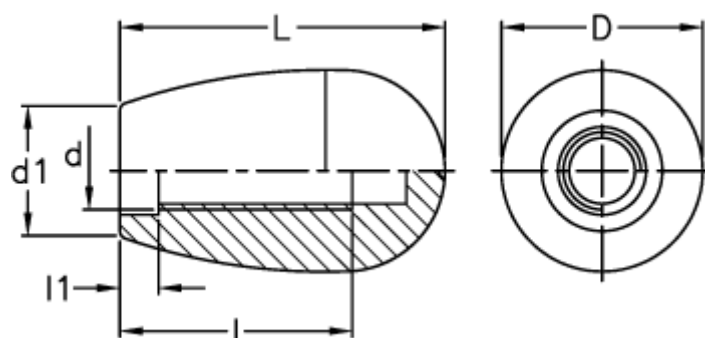

Data Sheet

Article number: 2304021101

Description: E+G Handle
I.222/40-M8

Measures

d = M8

D = 26

d1 = 17

l = 20

L = 42

l1 = 5